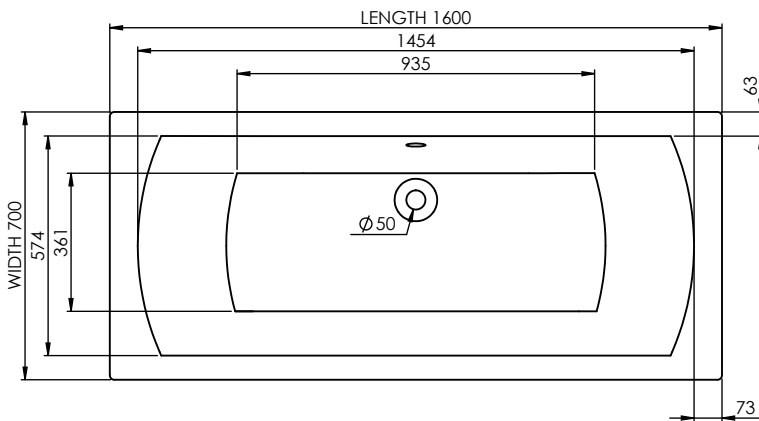

# NARMADA 1600

Skirted Freestanding Bathtub

## PRODUCT SPECIFICATION

<b>Product Code:</b>	SRB083
<b>Size:</b>	1600 x 700 x 569mm
<b>Rim width:</b>	40mm
<b>Weight:</b>	42kg
<b>Single/Double wall:</b>	Single wall
<b>Waste diameter:</b>	50mm

<b>Colour:</b>	White
<b>Finish:</b>	Gloss
<b>Warranty:</b>	10 year
<b>Material:</b>	Through-coloured acrylic

[www.riverrange.co.za](http://www.riverrange.co.za)

The manufacturer pursues a policy of continual development and improvement and as such, product specifications may be changed without prior notice. All dimensions listed herein are only intended as a guide. Cast products are subject to size variants of +/- 5%. The exact colour and finish of the products may vary from those depicted in the brochure. The manufacturer recommends that for absolute clarity in the selection of options, visit the nearest River Range approved stockist. Full warranty terms and conditions available on [www.riverrange.co.za](http://www.riverrange.co.za)