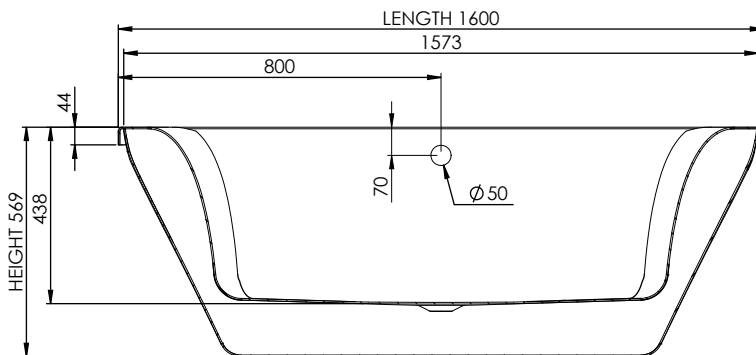

# NARMADA 1600

Skirted Freestanding Bathtub

## PRODUCT SPECIFICATION

<b>Product Code:</b>	SRB083
<b>Size:</b>	1600 x 700 x 569mm
<b>Rim width:</b>	40mm
<b>Weight:</b>	42kg
<b>Single/Double wall:</b>	Single wall
<b>Waste diameter:</b>	50mm

<b>Colour:</b>	White
<b>Finish:</b>	Gloss
<b>Warranty:</b>	10 year
<b>Material:</b>	Through-coloured acrylic