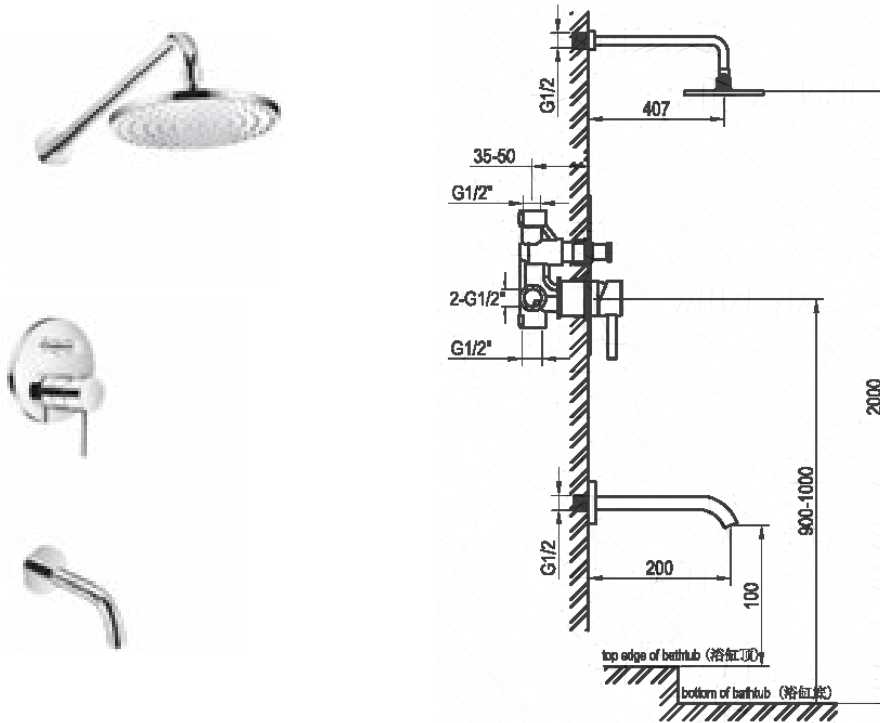

ANGEL SHOWER/BATH FAUCETS

SOKOSA720I

SHOWER ARM, ROSE, DIVERTER MIXER AND SPOUT

Product Specification

Product Code: SOKOSA720I

Shower arm size: 407x90mm
 Shower arm base diameter: 60mm
 Shower rose diameter: 188mm
 Spout size: 200x90mm

Finish: Chrome Plated
 Spout base diameter: 72mm
 Mixer base diameter: 150mm
 Warranty: 5 years
 Material: Brass