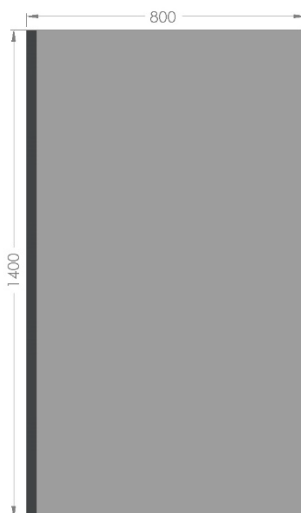

## ANGEL BATHTUB AND SHOWER SET

SRB067/068/SOKOSA7201

ACRYLIC BATHTUB, GLASS SCREEN AND CHROME SHOWER SET

1700x750x450mm

## Angel Built-in Bathtub Specification

Product Code: SRB067

- |                              |                |                     |                          |
|------------------------------|----------------|---------------------|--------------------------|
| • <b>Size:</b>               | 1700x750x440mm | • <b>Finish:</b>    | Gloss                    |
| • <b>Rim:</b>                | 80mm           | • <b>Tap holes:</b> | None                     |
| • <b>Single/Double wall:</b> | Single wall    | • <b>Warranty:</b>  | 10 years                 |
| • <b>Waste diameter:</b>     | 50mm           | • <b>Material:</b>  | Through-coloured acrylic |
| • <b>Colour:</b>             | White          |                     |                          |

## Angel Shower Screen Specification

Product Code: SRB068

- **Size:** 1400x800x6mm
- **Colour:** Transparent
- **Finish:** Clear
- **Warranty:** 5 years
- **Material:** Tempered Glass

## Wall Concealed bath diverter mixer combo Specification

Product Code: SOKOSA7201

- **Shower arm size:** 407x90mm
- **Shower arm base diameter:** 60mm
- **Shower rose diameter:** 188mm
- **Spout size:** 200x90mm
- **Finish:** Chrome Plated
- **Spout base diameter:** 72mm
- **Mixer base diameter:** 150mm
- **Warranty:** 5 years
- **Material:** Brass