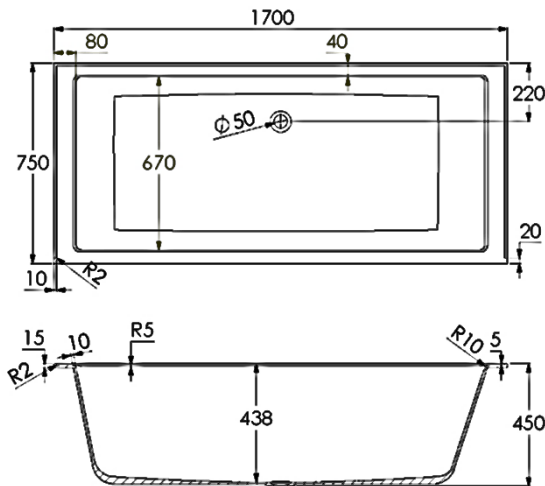

## ANGEL BATHTUB AND SHOWER SET

SRB067/068/SOKOSA7201

ACRYLIC BATHTUB, GLASS SCREEN AND CHROME SHOWER SET

1700x750x450mm

## Angel Built-in Bathtub Specification

Product Code: SRB067

- |                              |                |                     |                          |
|------------------------------|----------------|---------------------|--------------------------|
| • <b>Size:</b>               | 1700x750x440mm | • <b>Finish:</b>    | Gloss                    |
| • <b>Rim:</b>                | 80mm           | • <b>Tap holes:</b> | None                     |
| • <b>Single/Double wall:</b> | Single wall    | • <b>Warranty:</b>  | 10 years                 |
| • <b>Waste diameter:</b>     | 50mm           | • <b>Material:</b>  | Through-coloured acrylic |
| • <b>Colour:</b>             | White          |                     |                          |

## Angel Shower Screen Specification

Product Code: SRB068

- **Size:** 1400x800x6mm
- **Colour:** Transparent
- **Finish:** Clear
- **Warranty:** 5 years
- **Material:** Tempered Glass

## Wall Concealed bath diverter mixer combo Specification

Product Code: SOKOSA7201

- **Shower arm size:** 407x90mm
- **Shower arm base diameter:** 60mm
- **Shower rose diameter:** 188mm
- **Spout size:** 200x90mm
- **Finish:** Chrome Plated
- **Spout base diameter:** 72mm
- **Mixer base diameter:** 150mm
- **Warranty:** 5 years
- **Material:** Brass