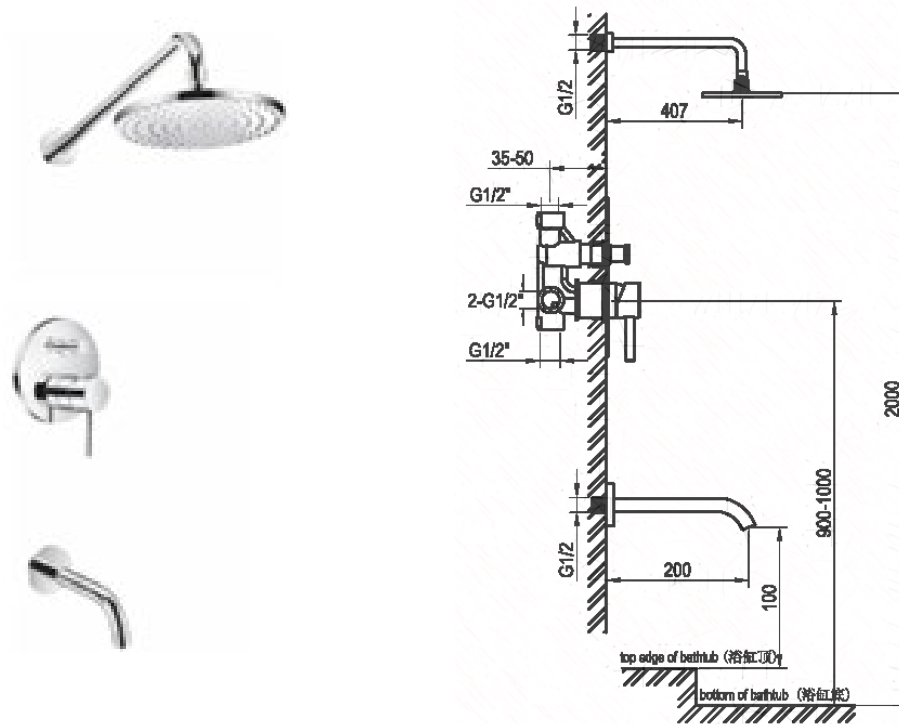

## ANGEL BATHTUB AND SHOWER SET

SRB067/068/SOKOSA7201

ACRYLIC BATHTUB, GLASS SCREEN AND CHROME SHOWER SET

1700x750x450mm

## Angel Built-in Bathtub Specification

Product Code: SRB067

- |                              |                |                     |                          |
|------------------------------|----------------|---------------------|--------------------------|
| • <b>Size:</b>               | 1700x750x440mm | • <b>Finish:</b>    | Gloss                    |
| • <b>Rim:</b>                | 80mm           | • <b>Tap holes:</b> | None                     |
| • <b>Single/Double wall:</b> | Single wall    | • <b>Warranty:</b>  | 10 years                 |
| • <b>Waste diameter:</b>     | 50mm           | • <b>Material:</b>  | Through-coloured acrylic |
| • <b>Colour:</b>             | White          |                     |                          |

## Angel Shower Screen Specification

Product Code: SRB068

- **Size:** 1400x800x6mm
- **Colour:** Transparent
- **Finish:** Clear
- **Warranty:** 5 years
- **Material:** Tempered Glass

## Wall Concealed bath diverter mixer combo Specification

Product Code: SOKOSA7201

- **Shower arm size:** 407x90mm
- **Shower arm base diameter:** 60mm
- **Shower rose diameter:** 188mm
- **Spout size:** 200x90mm
- **Finish:** Chrome Plated
- **Spout base diameter:** 72mm
- **Mixer base diameter:** 150mm
- **Warranty:** 5 years
- **Material:** Brass